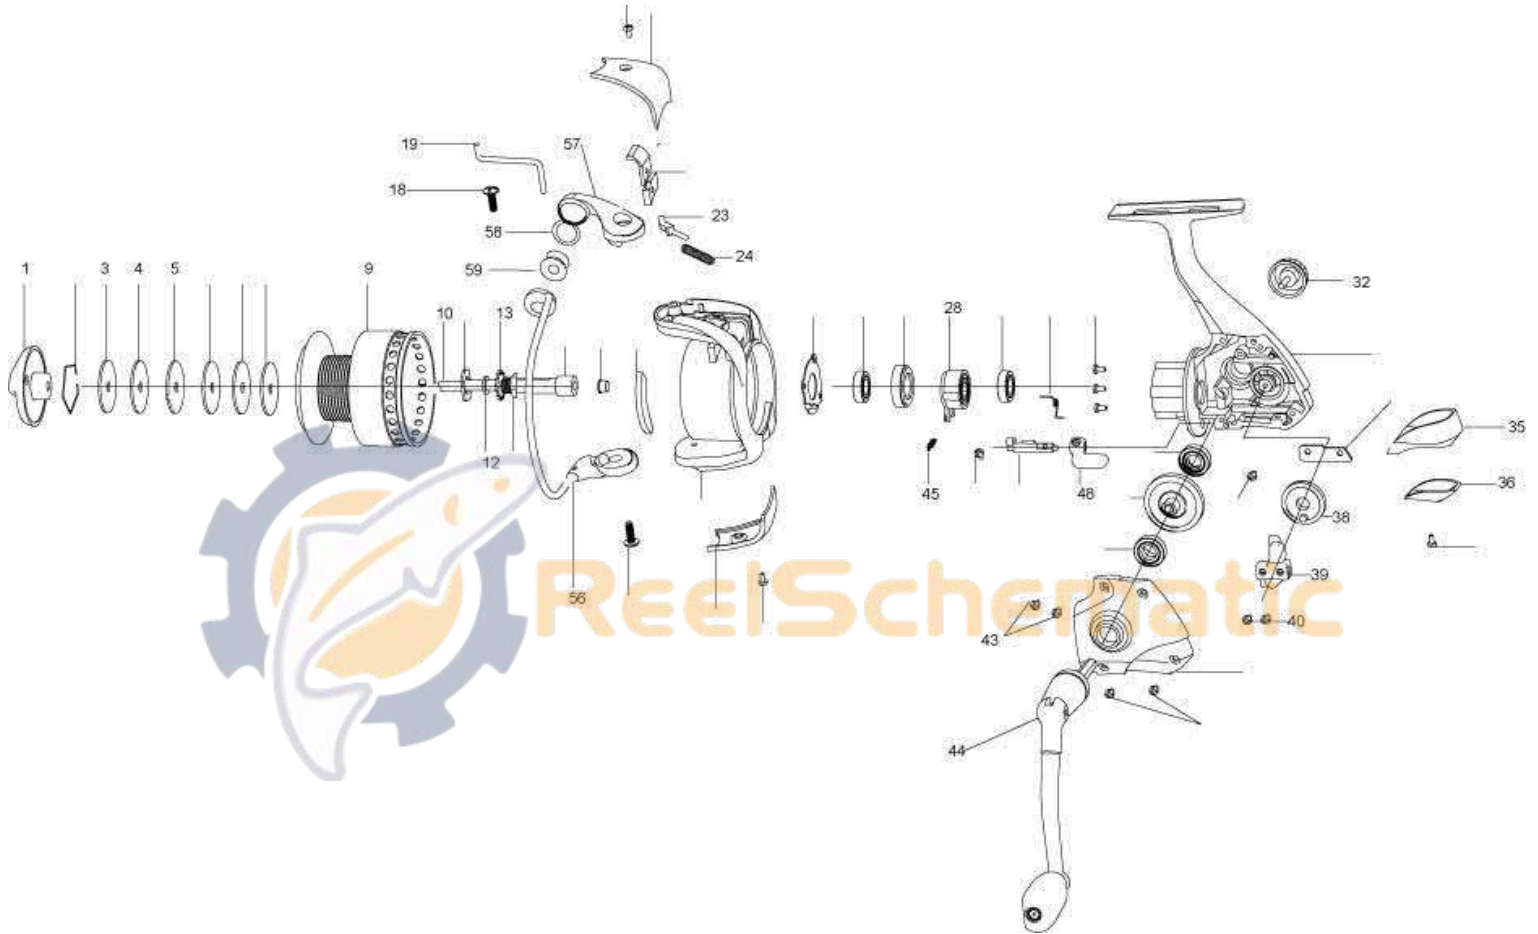

QUANTUM[®]

Optix OP30FB

Quantum OP30FB Spinning Reel Part List

Key #	Description	Part No.	Key #	Description	Part No.
1	Drag Knob Assembly	ZG332-01	28	Clutch Assembly	KG063-01
3	Drag "D" Washer	ZG081-01	32	Handle Screw Cap Assembly	KG249-01
4	Drag Felt Washer	ZG033-01	38	Oscillation Gear	ZG053-01
5	Drag "Ear" Washer	ZG080-01	39	Oscillation Slider	ZG025-01
9	Spool Assembly	ZG321-01	40	Oscillation Slider Screw	KG100-01
10	Centershaft	ZG015-01	44	Handle Assembly	YG318-01
12	Drag Spool Washer	YG030-01	45	Clutch Spring	KG216-01
13	Clicker Gear	YG037-01	56	Bail Assembly	ZG347-01
18	Arm Lever Screw	KG077-01	57	Arm Lever	ZG007-01
19	Kick Lever	ZG019-01	58	Line Roller bushing	ZG102-01
23	Bail Trip Shaft	ZG031-01	59	Line Roller	YG004-01
24	Bail Trip Spring	ZG022-01			